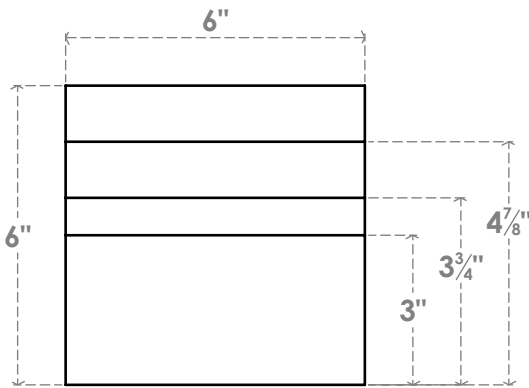

# RFTP06X06X24MON

6"W X 6"H X 24"L MONTEREY ARCHITECTURAL GRADE PVC RAFTER TAIL

SIDE PROFILE

FRONT PROFILE

ISOMETRIC

EKENA MILLWORK  
 2300 WEST MAIN ST.  
 CLARKSVILLE, TX 75426  
 TOLL FREE: 866-607-0453  
 WWW.EKENAMILLWORK.COM