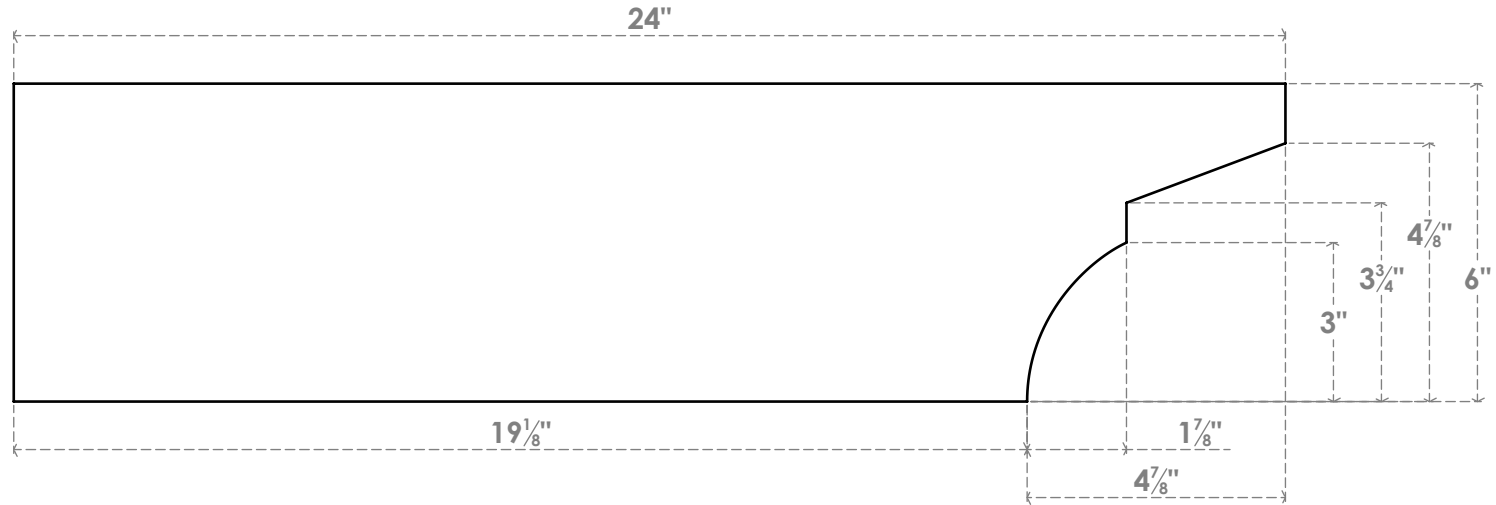

# RFTP06X06X24MON

6"W X 6"H X 24"L MONTEREY ARCHITECTURAL GRADE PVC RAFTER TAIL

SIDE PROFILE

FRONT PROFILE

ISOMETRIC

EKENA MILLWORK  
 2300 WEST MAIN ST.  
 CLARKSVILLE, TX 75426  
 TOLL FREE: 866-607-0453  
 WWW.EKENAMILLWORK.COM